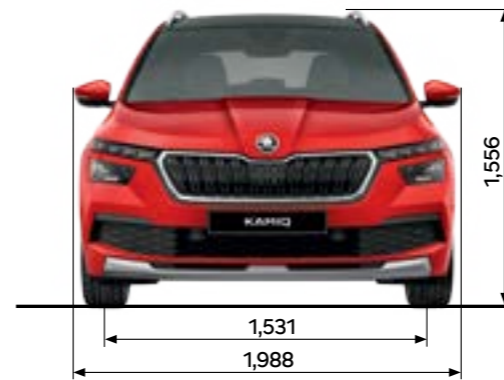

Style Black (fabric/Suedia)